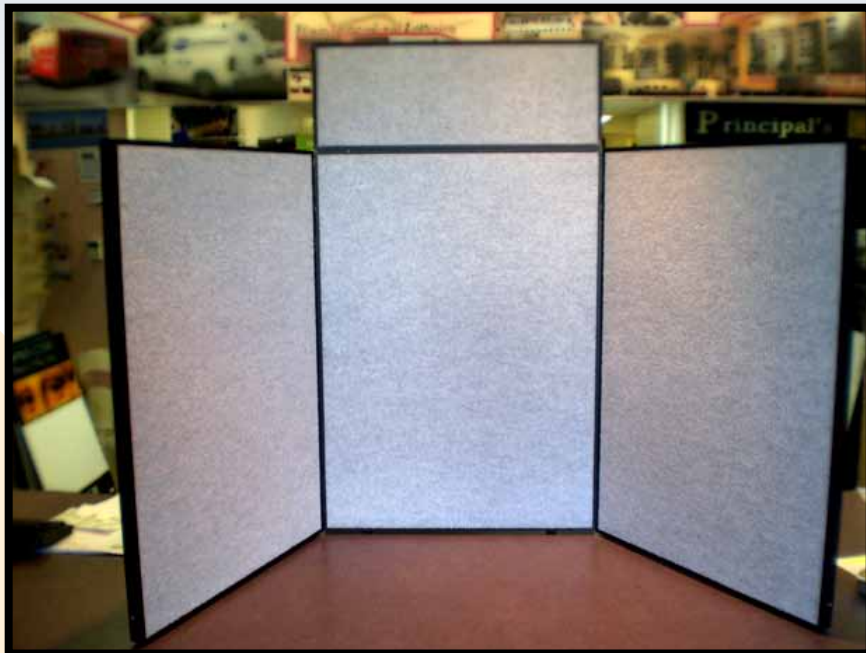

TRADE SHOW SIGNAGE

Pop Up Displays

Display 3 37" x 69.5" Wide

- Metal Frame
- 4 Fabric Panels
- 1 Header 7"x20.5"
- 3 Panels 28.5" x 20.5"
- No Stand Required
- Comes with soft carry bag

~~*\$638.00~~

*Booth Only.
Graphics available upon request.
Additional charges will apply.